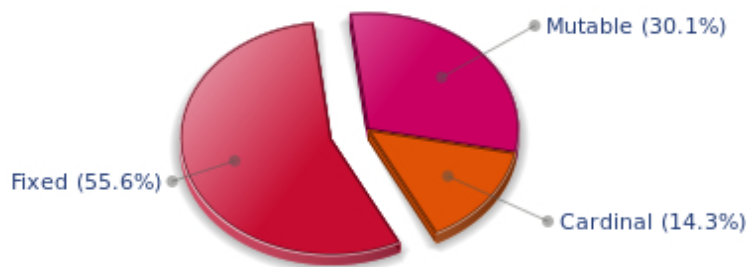

Your Modes

Johnny Depp, in your chart, the Fixed mode is preponderant. When you devote yourself to