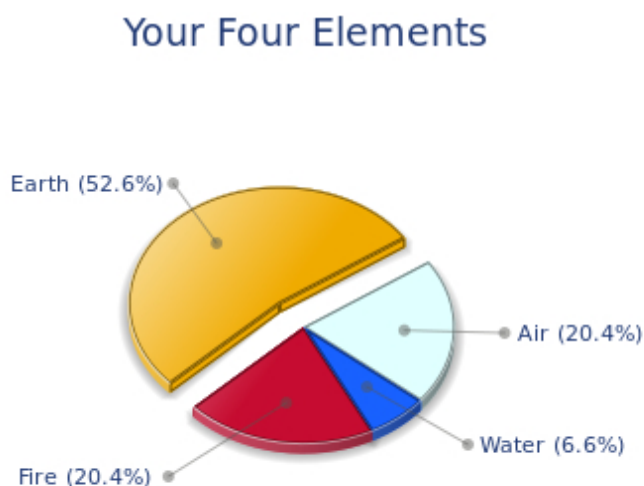

Predispositions which may have an influence

As this report is drawing to a close, we offer additional precisions to the professional tendencies described above, and we analyse the distribution of the planets in your chart, based on elements, modes, and quadrants.

Signs are distributed among four elements: Fire, Earth, Air, and Water. Therefore, each chart displays different proportions of them and reveals specific dispositions.

The way planets are posited in the chart divided into four equal geometrical parts must be considered: it is the distribution in quadrants.

Then, in a third step, we examine the planets' position in modes: cardinal, fixed, and mutable. By analogy, they refer to a period of the season: cardinal for the beginning, fixed for the middle, and mutable for the end.

By looking at the place where the majority of planets are, we get extra pieces of information which complete the report on your career, based mainly on psychological inclinations. This predisposition is synonymous with deep preference, and not with determinism.

Your dominant element is the Earth

This is the diagram drawn from the distribution of the ten main planets of your chart, according to the elements:

Johnny Depp, in your chart, the Earth element, corresponding to the signs of Taurus, Virgo, and Capricorn, is the most important one. You know how to be efficient, persevering, and down-to-earth, without too many qualms. Everything you undertake must be durable and must bear fruits. With a well-asserted but nervous temperament, your relative weakness comes from a tendency to keep your stress to yourself and to let nothing appear. The good thing is your resistance and your stability, against all odds.