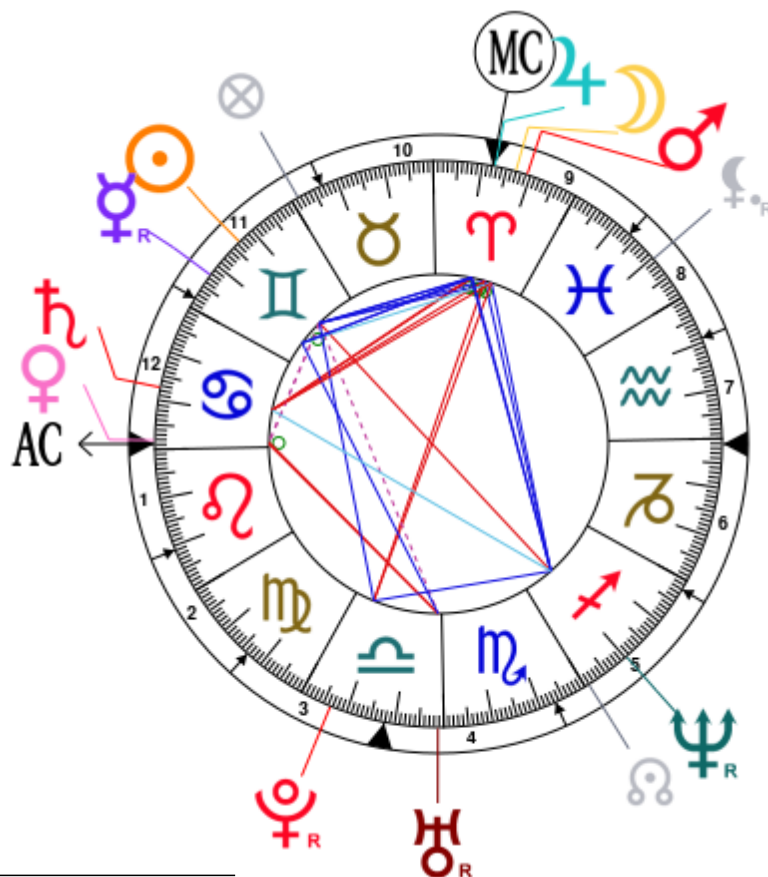

Natal chart and planet's position

Angelina Jolie, born June 4, 1975, at 09:09 AM, Los Angeles (Los Angeles), California
[118.14W ; 34.03N ; 7W00]

Natal Planets				In House	Natal Houses (Placidus)			
☉ Sun	13°25'	♊ Gemini		House 11	House 1	28°54'	♋ Cancer	
☾ Moon	13°05'	♈ Aries		House 9	House 2	20°50'	♌ Leo	
☿ Mercury	22°20' R	♊ Gemini		House 11	House 3	16°37'	♍ Virgo	
♀ Venus	28°09'	♋ Cancer		House 1	House 4	17°53'	♎ Libra	
♂ Mars	10°42'	♈ Aries		House 9	House 5	23°15'	♏ Scorpio	
♃ Jupiter	17°25'	♈ Aries		House 10	House 6	28°01'	♐ Sagittarius	
♄ Saturn	17°23'	♋ Cancer		House 12	House 7	28°54'	♑ Capricorn	
♅ Uranus	28°48' R	♎ Libra		House 4	House 8	20°50'	♒ Aquarius	
♆ Neptune	10°20' R	♐ Sagittarius		House 5	House 9	16°37'	♓ Pisces	
♇ Pluto	6°31' R	♎ Libra		House 3	House 10	17°53'	♈ Aries	
♁ Node	0°53'	♐ Sagittarius		House 5	House 11	23°15'	♉ Taurus	
♇ Lilith	9°40' R	♓ Pisces		House 8	House 12	28°01'	♊ Gemini	
AS AS	28°54'	♋ Cancer						
MC MC	17°53'	♈ Aries						

In keeping with the common practice, we consider that a planet posited within 1 degree of the next house belongs to that house. We allow an orb of 2 degrees for the ASC and the MC.