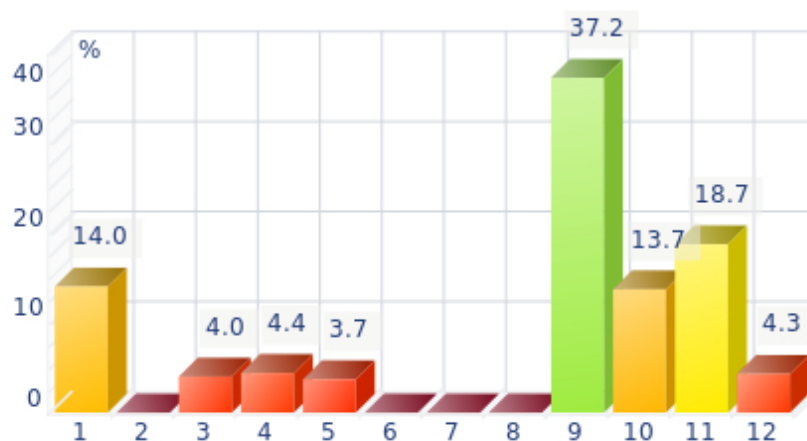

desire to express your talents and to spend your energy, especially in your work. They represent different potentialities, which are offered to you in addition to those mentioned in the other chapters.

Your Dominant Houses

We are describing here the meaning of your dominant Houses, except the 6th and 10th Houses, already analysed in this Report, and the 1st House, which is not related to any concrete life area and therefore can provide no information here.

The 9th House is one of your dominants

The 9th House is noticeably more important than the 11th House in your chart. It is your responsibility to pay more attention to it.

The 9th House is that of remote lands, both literally and figuratively: that of travels, foreign matters, but also of higher education and all intellectual topics: philosophy, religions, politics, sciences, grandes écoles, and universities. It encompasses ideals, wisdom, faith, and public life in general. It sometimes endows with social ambition.

The professions corresponding to a strong 9th House are those having the responsibility to enforce or to devise laws and to make a judgment on public morals: magistrate, priestess, lawyer, politician. You can also work in a field linked to foreign matters, whether or not you have settled in another country: travelling salesperson or manager of branches throughout the world, explorer, archaeologist, ambassador, tour guide, aviator, interpreter, manager of a travel agency.

Intellectual activities are also a path compatible with this configuration: economist, lecturer, university teacher, scientific researcher, philosopher, mathematician, research physicist.

The 11th House is one of your dominants

The 11th House is that of support, protection, and friendship. It also represents collective projects, hopes, humanitarian and social causes, facility for joining groups. It is a House